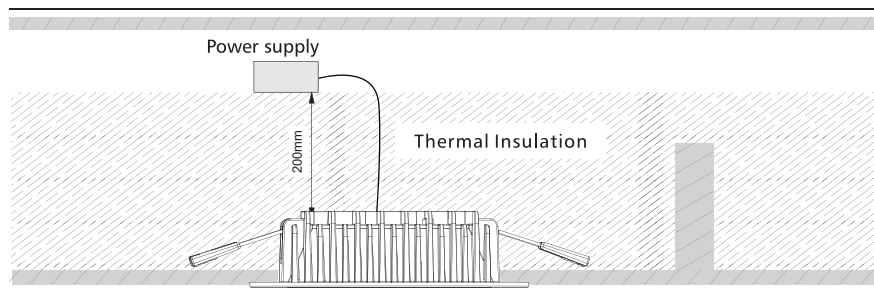

Safety Instructions:

To ensure correct function and safety, please read and follow all instructions carefully before using the product.

1. Turn off power supply before installation or before doing any maintenance work.
2. Do not install any luminaire near the heat source.
3. Do not exceed the nominal supply voltage or amperage ratings.
4. All wiring and installation of the light fitting must adhere to local and national wiring rules.
5. Take care not to pull any electrical wires during unpacking as this may damage the connection.
6. Lay out all the components on a smooth surface and make sure there are no components missing before assembling.
7. To avoid injury or damage to the fitting, please ensure that power leads and screws are secure before connecting the power.
8. Please keep instructions for future reference.
9. Please refer to IP(Ingress Protection) rating of this luminaire when deciding the location of installation.
10. The external flexible cable or cord of this luminaire cannot be replaced; if the cord is damaged, the luminaire shall be destroyed.
11. The light source of this luminaire is not replaceable; when the light source reaches its end of life the whole luminaire shall be replaced.

Installation Instructions:

Product Specification:

Model	Watts	CCT	Lumen	Beam Angle	IP Rating	Cutout
VIVA-REM	10W	3000 / 4000 / 5700 K	950 / 1020 / 950 lm	100°	IP54	Ø90 mm
VIVA-REM-BK	10W	3000 / 4000 / 5700 K	950 / 1020 / 950 lm	100°	IP54	Ø90 mm

Warning:

a. Type Y: If the external flexible cable or cord of this luminaire is damaged, it shall be exclusively replaced by the manufacturer or by a service agent or licenced electrician in order to avoid hazard.

b. Non-user replaceable light source.

c. The lens cover of the luminaire is secured by glue, unremovable.